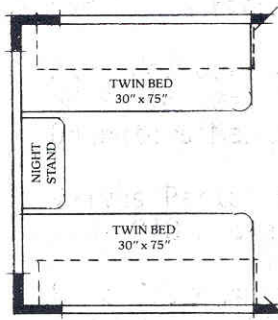

ELANDAN

34RU

The double bed may be replaced by optional twin beds or horseshoe lounge with table, bolsters and woven wood shades.

The swivel chairs and table may be replaced by optional single swivel chair with entertainment center or two swivel chairs with ice maker.*

31RT

The twin beds may be replaced by optional double bed or horseshoe lounge with table, bolsters and woven wood shades.

The swivel chairs and table may be replaced by optional dinette or single swivel chair with entertainment center.