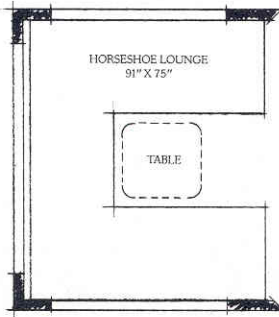

ELANDAN

34RU

The double bed may be replaced by optional twin beds or horseshoe lounge with table, bolsters and woven wood shades.

The swivel chairs and table may be replaced by optional single swivel chair with entertainment center or two swivel chairs with ice maker.*

31RT

The twin beds may be replaced by optional double bed or horseshoe lounge with table, bolsters and woven wood shades.

The swivel chairs and table may be replaced by optional dinette or single swivel chair with entertainment center.