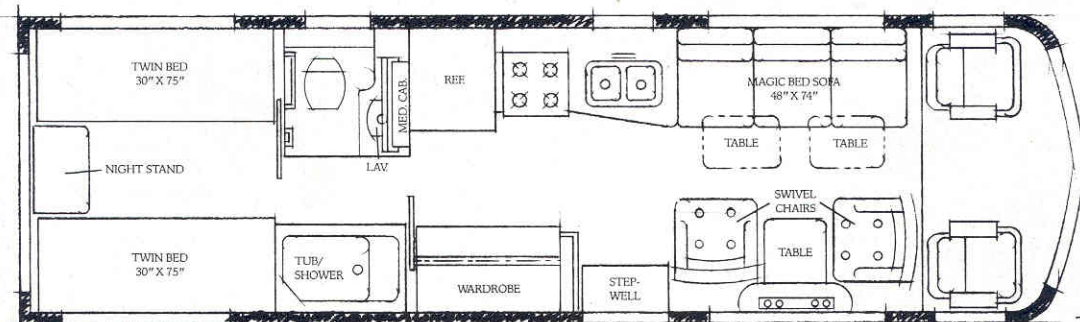

ELANDAN

34RU

The double bed may be replaced by optional twin beds or horseshoe lounge with table, bolsters and woven wood shades.

The swivel chairs and table may be replaced by optional single swivel chair with entertainment center or two swivel chairs with ice maker.*

31RT

The twin beds may be replaced by optional double bed or horseshoe lounge with table, bolsters and woven wood shades.

The swivel chairs and table may be replaced by optional dinette or single swivel chair with entertainment center.