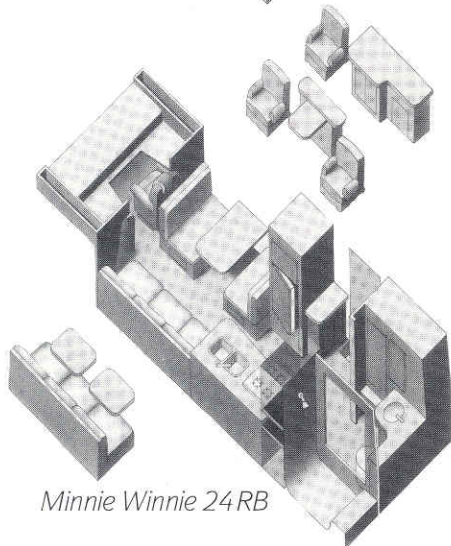

WINNEBAGO MOTOR HOMES

MINNIE WINNIE

Minnie Winnie 26

Minnie Winnie 24RC

Minnie Winnie 20

Minnie Winnie 24RB

Minnie Winnie 21

CHIEFTAIN

ELANDAN

34RU

The double bed may be replaced by optional twin beds or horseshoe lounge with table, bolsters and woven wood shades.

The swivel chairs and table may be replaced by optional single swivel chair with entertainment center or two swivel chairs with ice maker.*