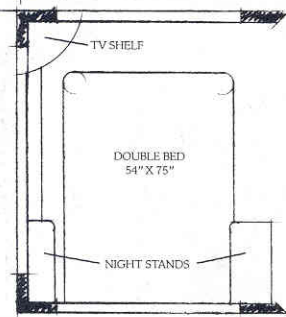

ELANDAN

34RU

The double bed may be replaced by optional twin beds or horseshoe lounge with table, bolsters and woven wood shades.

The swivel chairs and table may be replaced by optional single swivel chair with entertainment center or two swivel chairs with ice maker.*

31RT

The twin beds may be replaced by optional double bed or horseshoe lounge with table, bolsters and woven wood shades.

The swivel chairs and table may be replaced by optional dinette or single swivel chair with entertainment center.