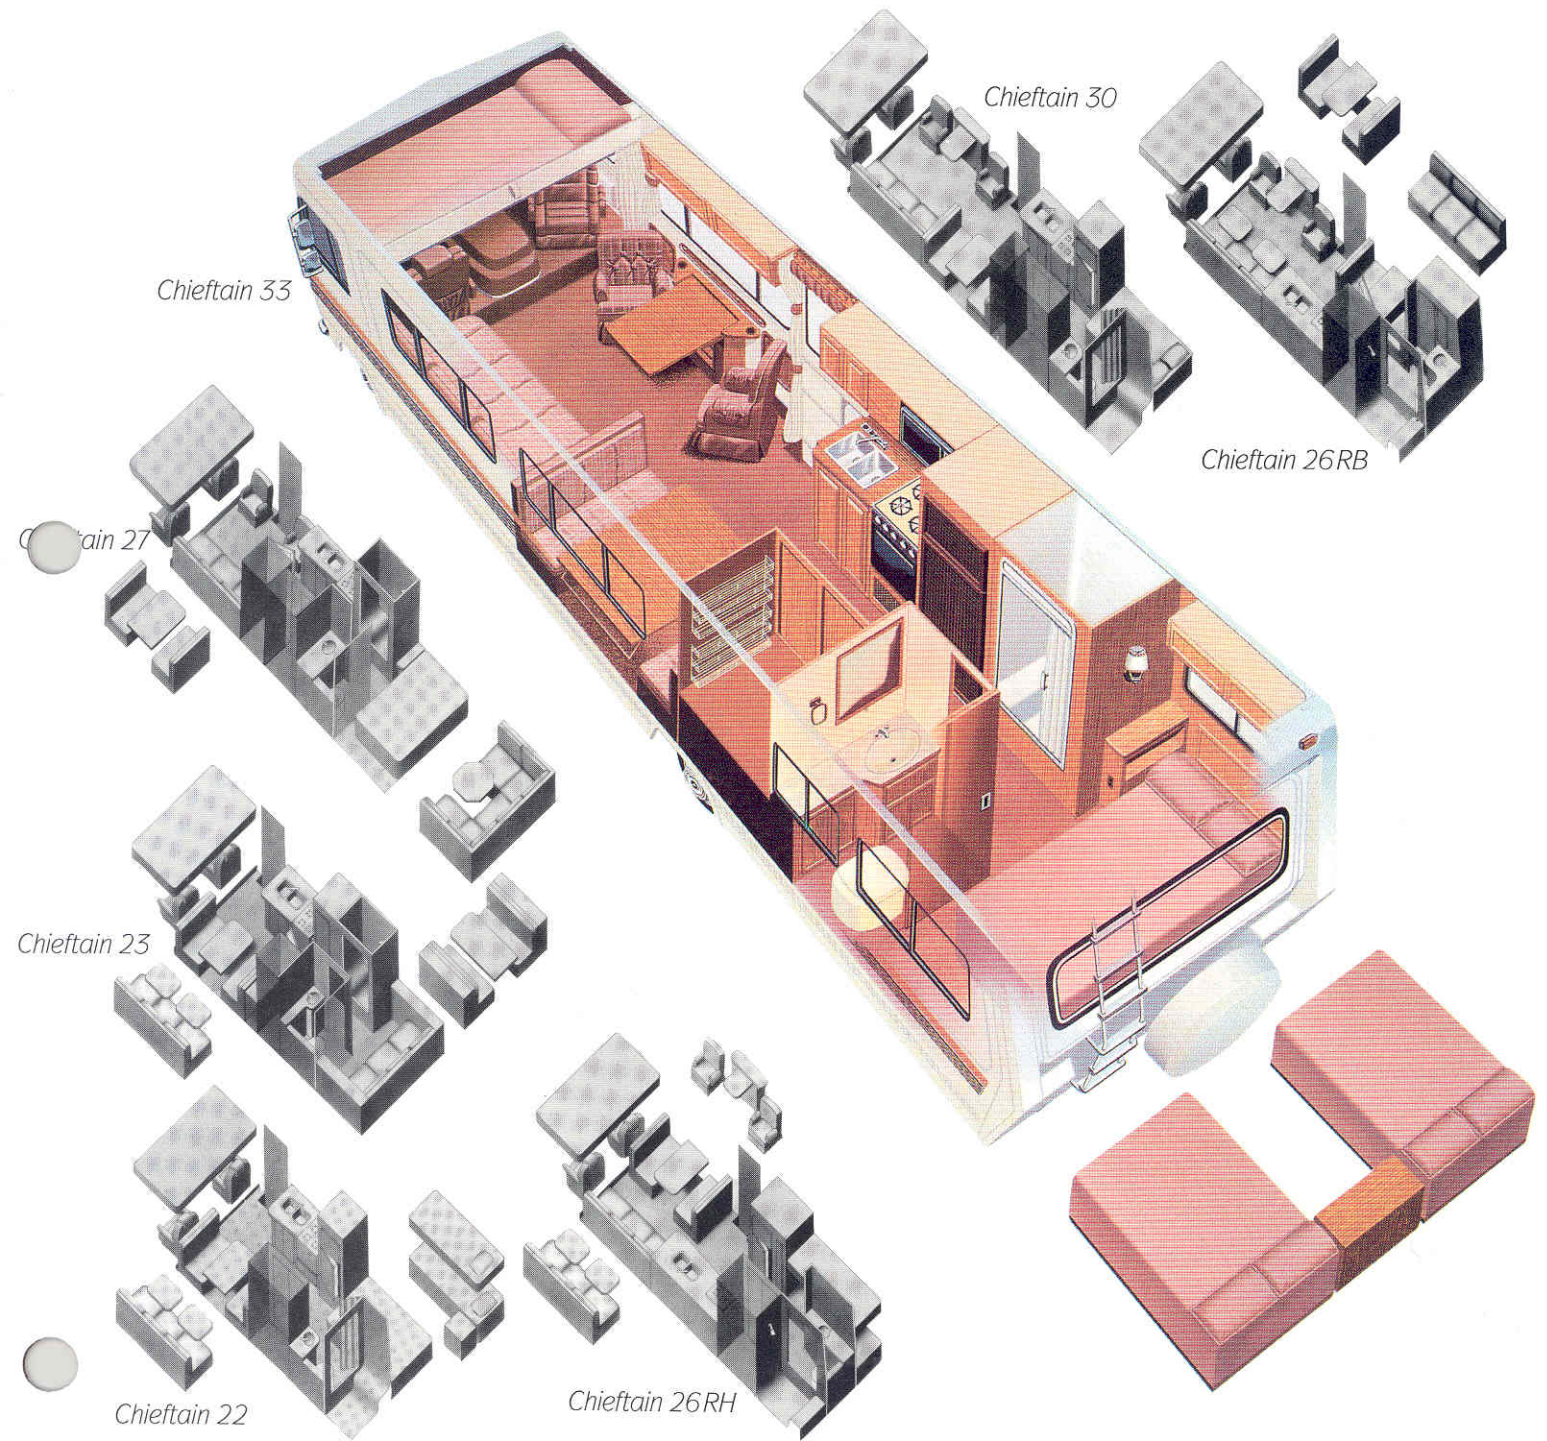

WINNEBAGO MOTOR HOMES

MINNIE WINNIE

Minnie Winnie 26

Minnie Winnie 24RC

Minnie Winnie 20

Minnie Winnie 24RB

Minnie Winnie 21

CHIEFTAIN

ELANDAN

34RU

The double bed may be replaced by optional twin beds or horseshoe lounge with table, bolsters and woven wood shades.

The swivel chairs and table may be replaced by optional single swivel chair with entertainment center or two swivel chairs with ice maker.*

31RT

The twin beds may be replaced by optional double bed or horseshoe lounge with table, bolsters and woven wood shades.

The swivel chairs and table may be replaced by optional dinette or single swivel chair with entertainment center.