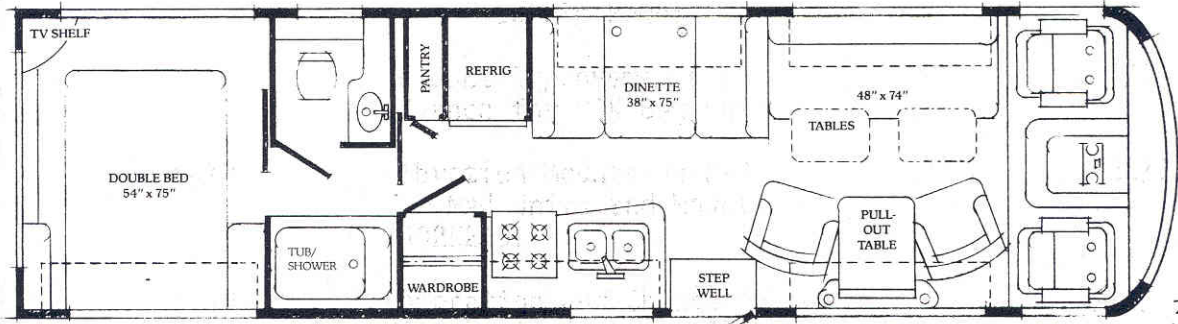

ELANDAN

34RU

The double bed may be replaced by optional twin beds or horseshoe lounge with table, bolsters and woven wood shades.

The swivel chairs and table may be replaced by optional single swivel chair with entertainment center or two swivel chairs with ice maker.*

31RT

The twin beds may be replaced by optional double bed or horseshoe lounge with table, bolsters and woven wood shades.

The swivel chairs and table may be replaced by optional dinette or single swivel chair with entertainment center.